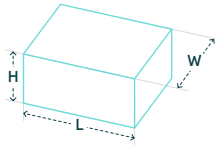

8 Pieces

2 Pieces

Carton Configuration

L 238 mm
W 170 mm
H 108 mm
QTY 1
Gross 1.35 Kg
Net 800 g

Carton Configuration

L 239 mm
W 233 mm
H 100 mm
QTY 1
Gross 1.5 Kg
Net 1.05 Kg

Pieces 8 X Blisters 10 X Packets 8

Pieces 2 X Blisters 35 X Packets 12

Container load:
 With Pallets: 3000
 No Pallets: 5000

Container load:
 With Pallets: 3000
 No Pallets: 5000